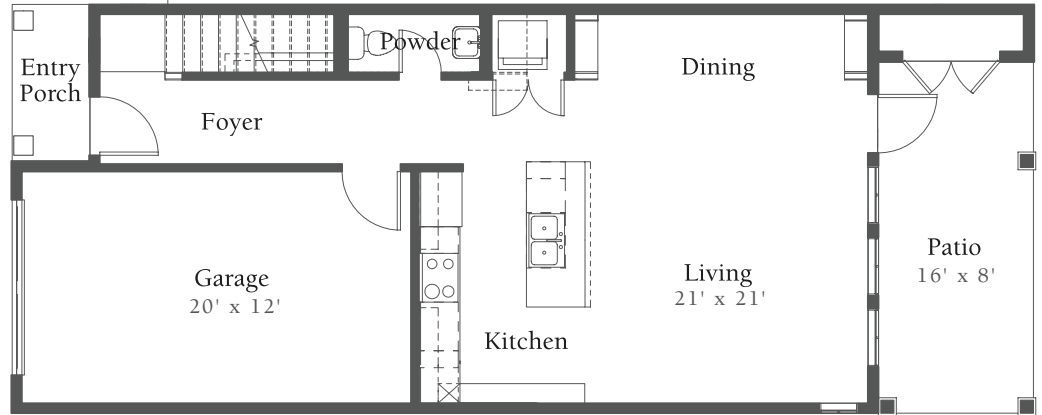

VILLA FLOOR PLAN | THE COPANO | 1,455 SQ. FT.

1ST FLOOR

2ND FLOOR