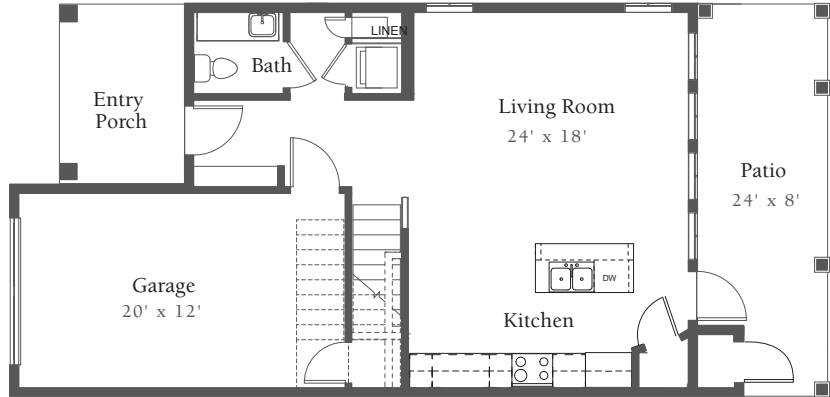

VILLA FLOOR PLAN | THE KINGFISHER | 1,966 SQ. FT.

1ST FLOOR

2ND FLOOR

3RD FLOOR