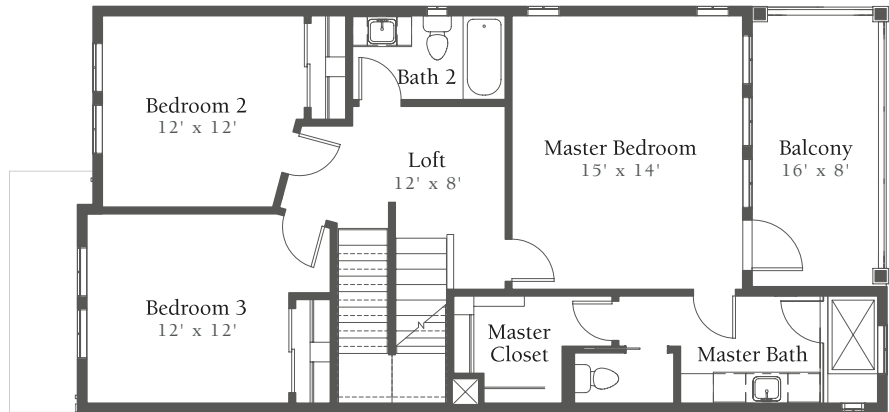

VILLA FLOOR PLAN | THE KINGFISHER | 1,966 SQ. FT.

1ST FLOOR

2ND FLOOR

3RD FLOOR